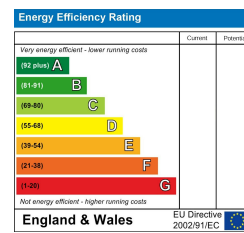

15 Armstrong Close
Crownhill
Milton Keynes
MK8 0AU

£1,550 PCM

To view this property call Carters on 01908265200 or email admin@cartersrentals.com

Viewing Arrangements

 01908265200

 admin@cartersrentals.com